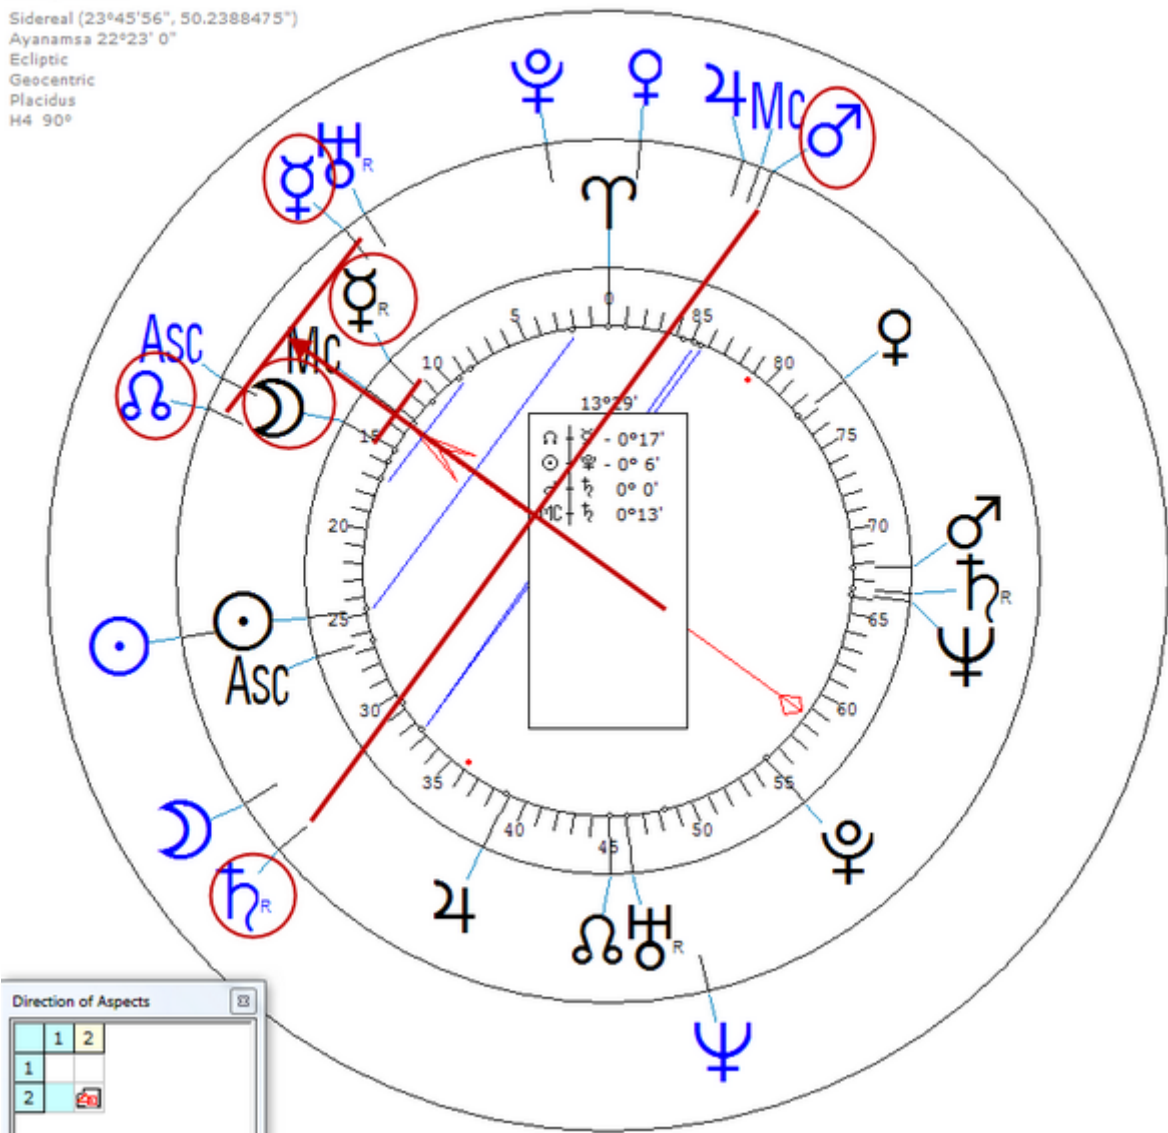

Crevel, René

10 August 1900 at 05:00 (= 05:00 AM)Paris, France, 48n52, 2e20
French writer.

<https://www.astro.com/astro-databank/Crevel,_Ren%C3%A9>

Crevel died of suicide 7/01/1935, Paris.

Solar Return (Harmonic 4)

Solar $\♁/\♃$ = Solar $\♁/\♁$ = $\♁_n/\♁_n$

Crevel, René
10 August 1900 Fri 5:00 (GMT+0:09) 48n52 2e20
Paris, France
Sidereal (23°45'56", 50.2388475")
Ayanamsa 22°23' 0"
Ecliptic
Geocentric
Placidus
H4 90°